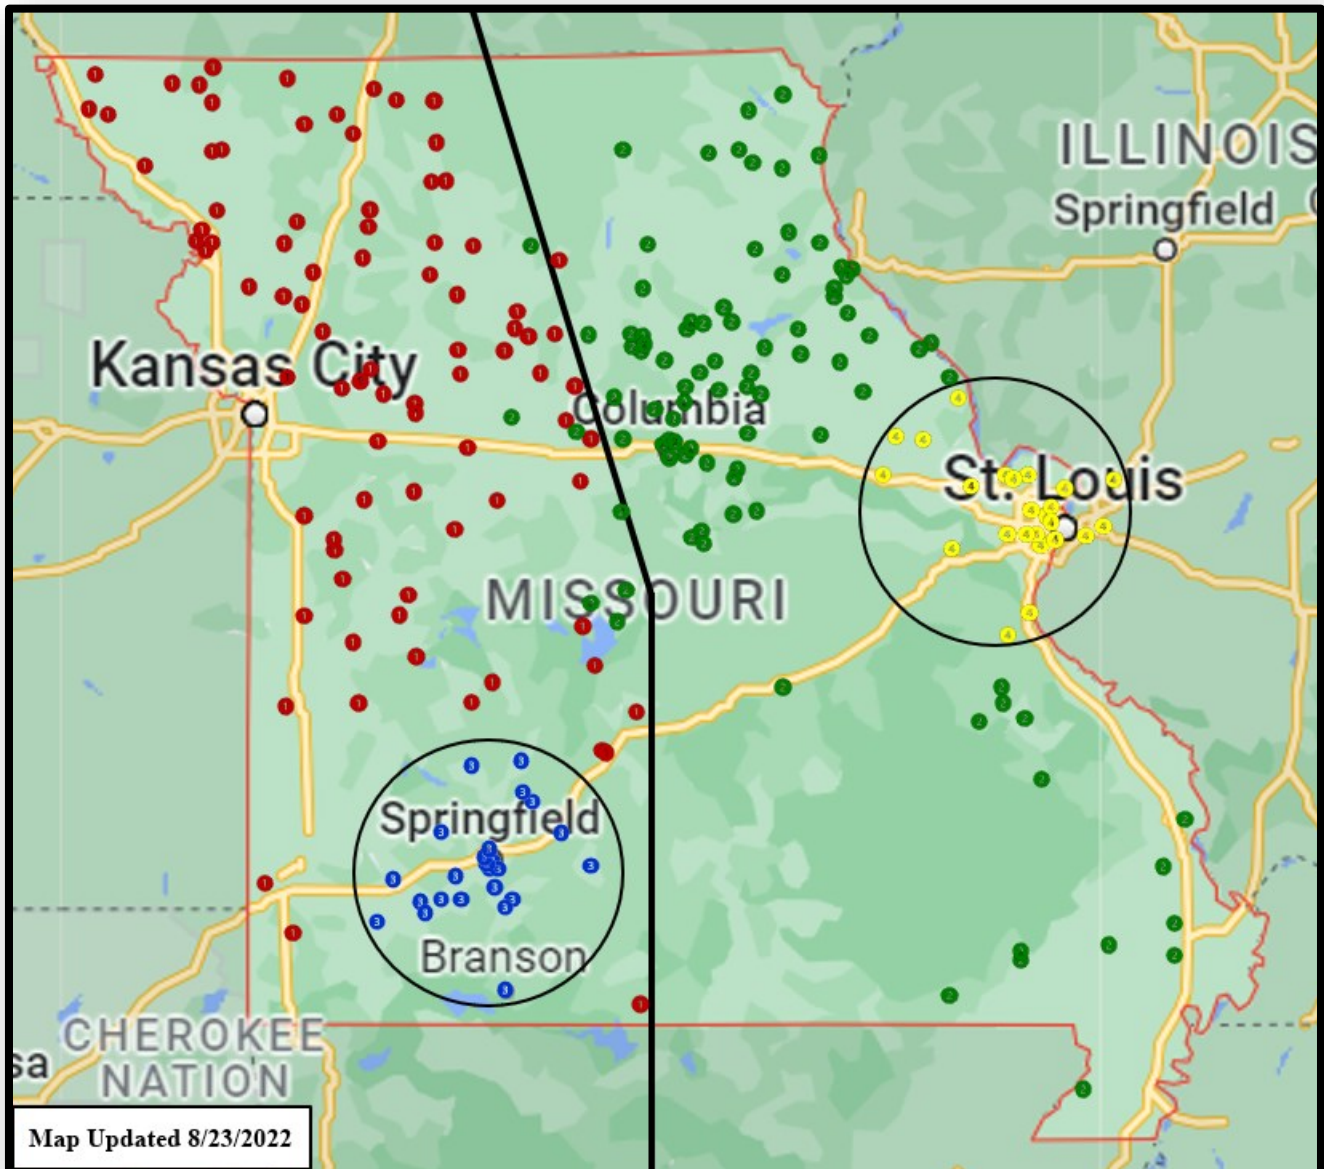

REGIONAL MAP

East Congregations – Regional Minister Rev. Dr. Paul Koch [**Green**]

West Congregations – Regional Minister Rev. Ron Routledge [**Red**]

St. Louis Area Congregations – Associate Regional Minister Rev. David Woodard [**Yellow**]

Springfield Area Congregations – Associate Regional Minister Rev. Dr. Phil Snider [**Blue**]

**CLICK ON THE MAP ABOVE TO VIEW
THE FULL VERSION.**