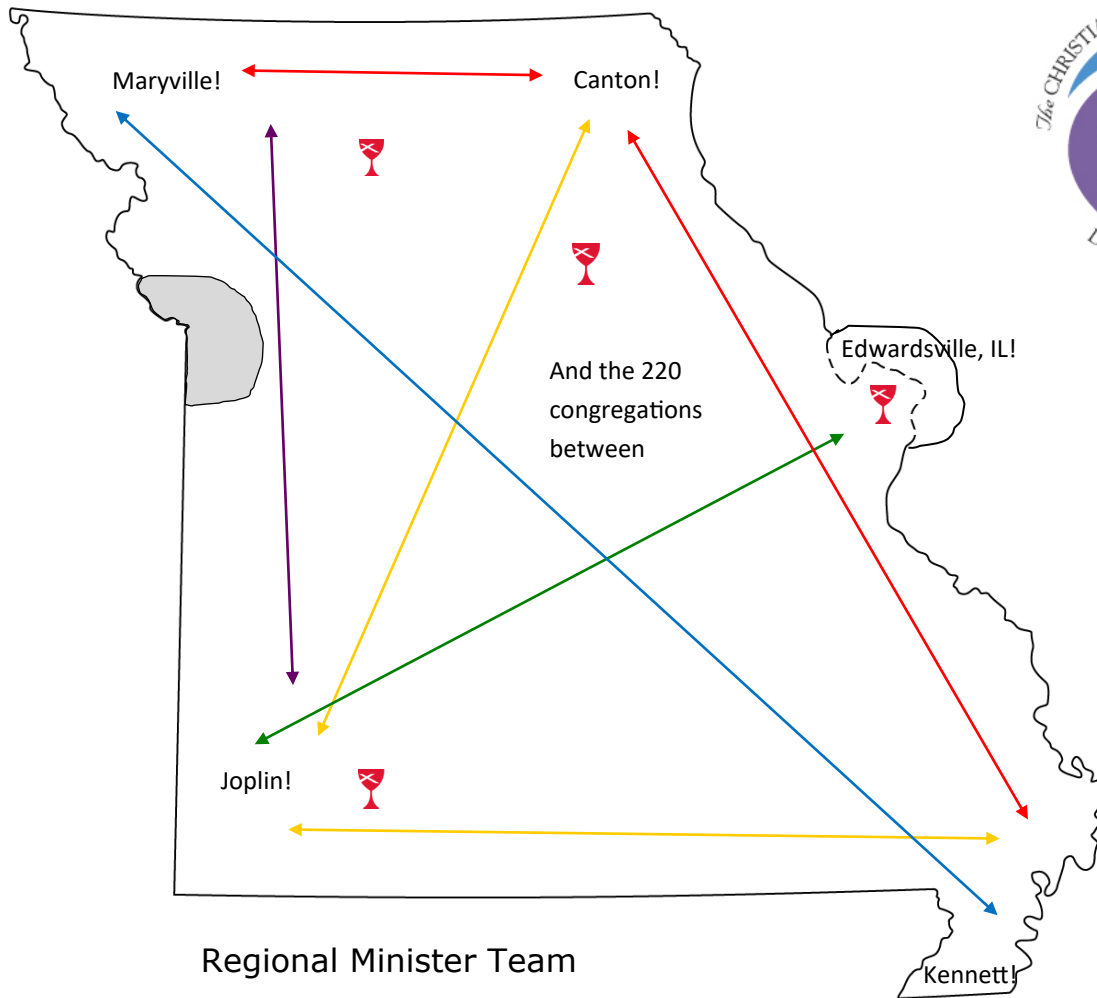

The Christian Church of Mid-America

Within the fellowship of The Christian Church (Disciples of Christ) of Mid-America is a regional church body consisting of 225 congregations, four colleges, three denominational units. These Disciples are found in cities, county seat towns, small towns, small cities, big towns, and the rural countryside between.

Two Co-Regional Ministers and four Associate Regional Ministers organize, provide care, and connect the wide variety of ministries in the Region to each other.

REV. RON ROUTLEDGE
Regional Minister
660.415.1000

REV. KATHERINE KINNAMON
Associate Regional Minister for
Commission on the Order of
Ministry

REV. DR. PHIL SNIDER
Associate Regional Minister for
Greater Springfield

REV. DR. PAUL KOCH
Regional Minister
636.221.7065